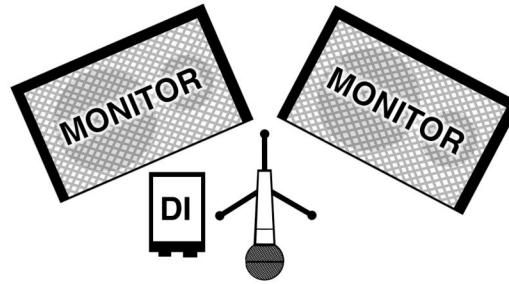

ACOUSTIC GUITAR

**LEAD VOCAL +
ACOUSTIC GUITAR**

KEYS

Andy Williamson Live Show Stage Plan